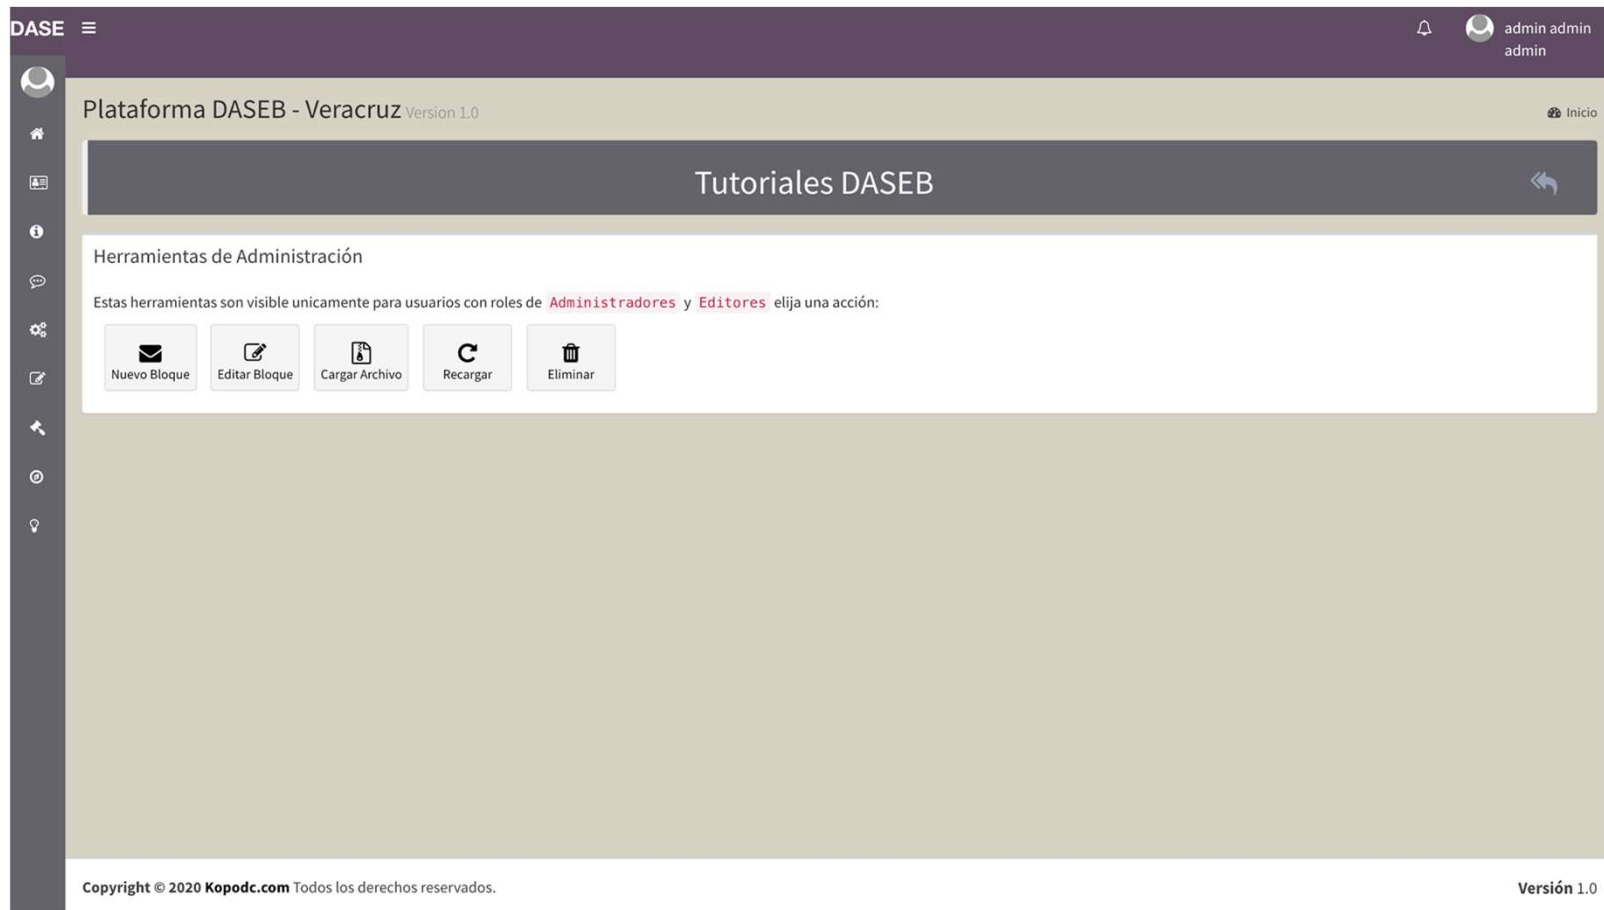

Tutoriales DASEB

Esta opción se puede gestionar información relacionada con los tutoriales de la plataforma.